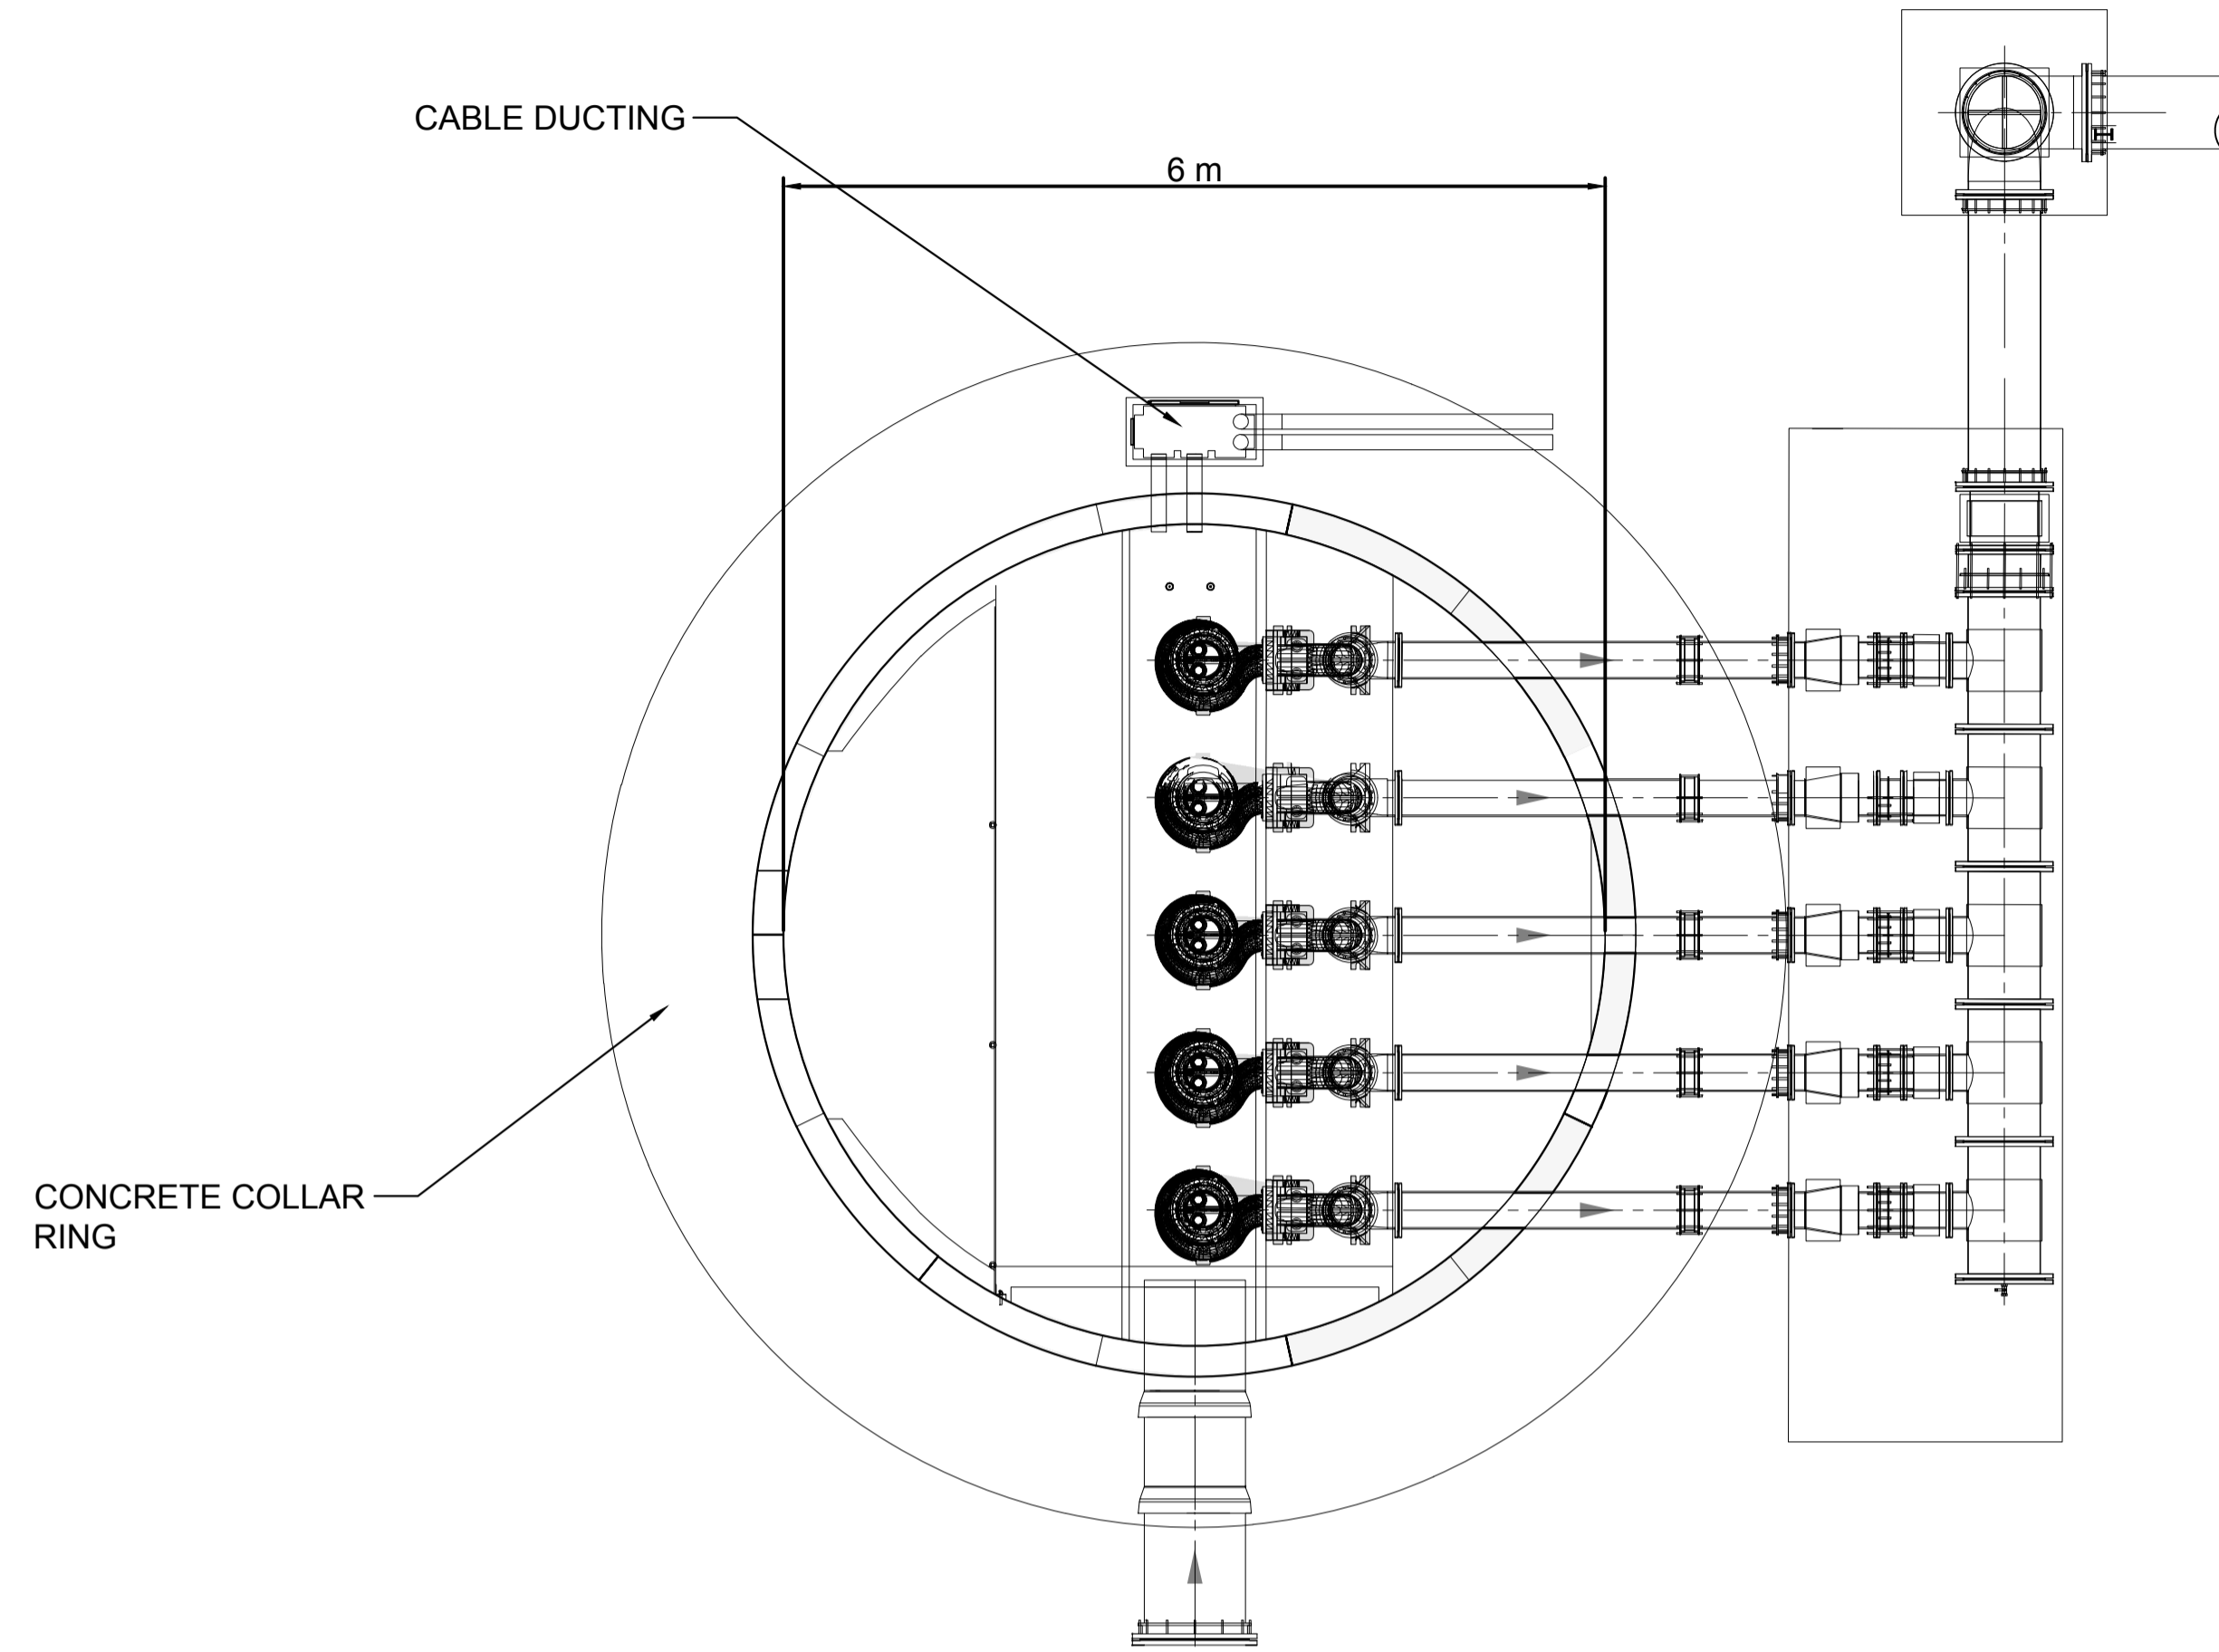

1 EXTRACTION PIT PLAN VIEW
SCALE: 1: 50 @ A1

2 EXTRACTION PIT ELEVATION
SCALE: 1: 50 @ A1

TO HEAT EXCHANGER BUILDING

PRELIMINARY
FOR
PLANNING

GENERAL
PLANNING ELEVATIONS

Low Carbon Farming - Five Fords
Wrexham

REV	DATE	DESCRIPTION	DWN	CHKD
01	08/06/20	PLANNING ELEVATIONS	RR	ER

LATTITUDE:
53.025°
LONGITUDE:
-2.941°
SCALE
AS SHOWN
ORIGINAL SIZE: ISO A1
DRAWING NO:
00165-20-307 Rev01