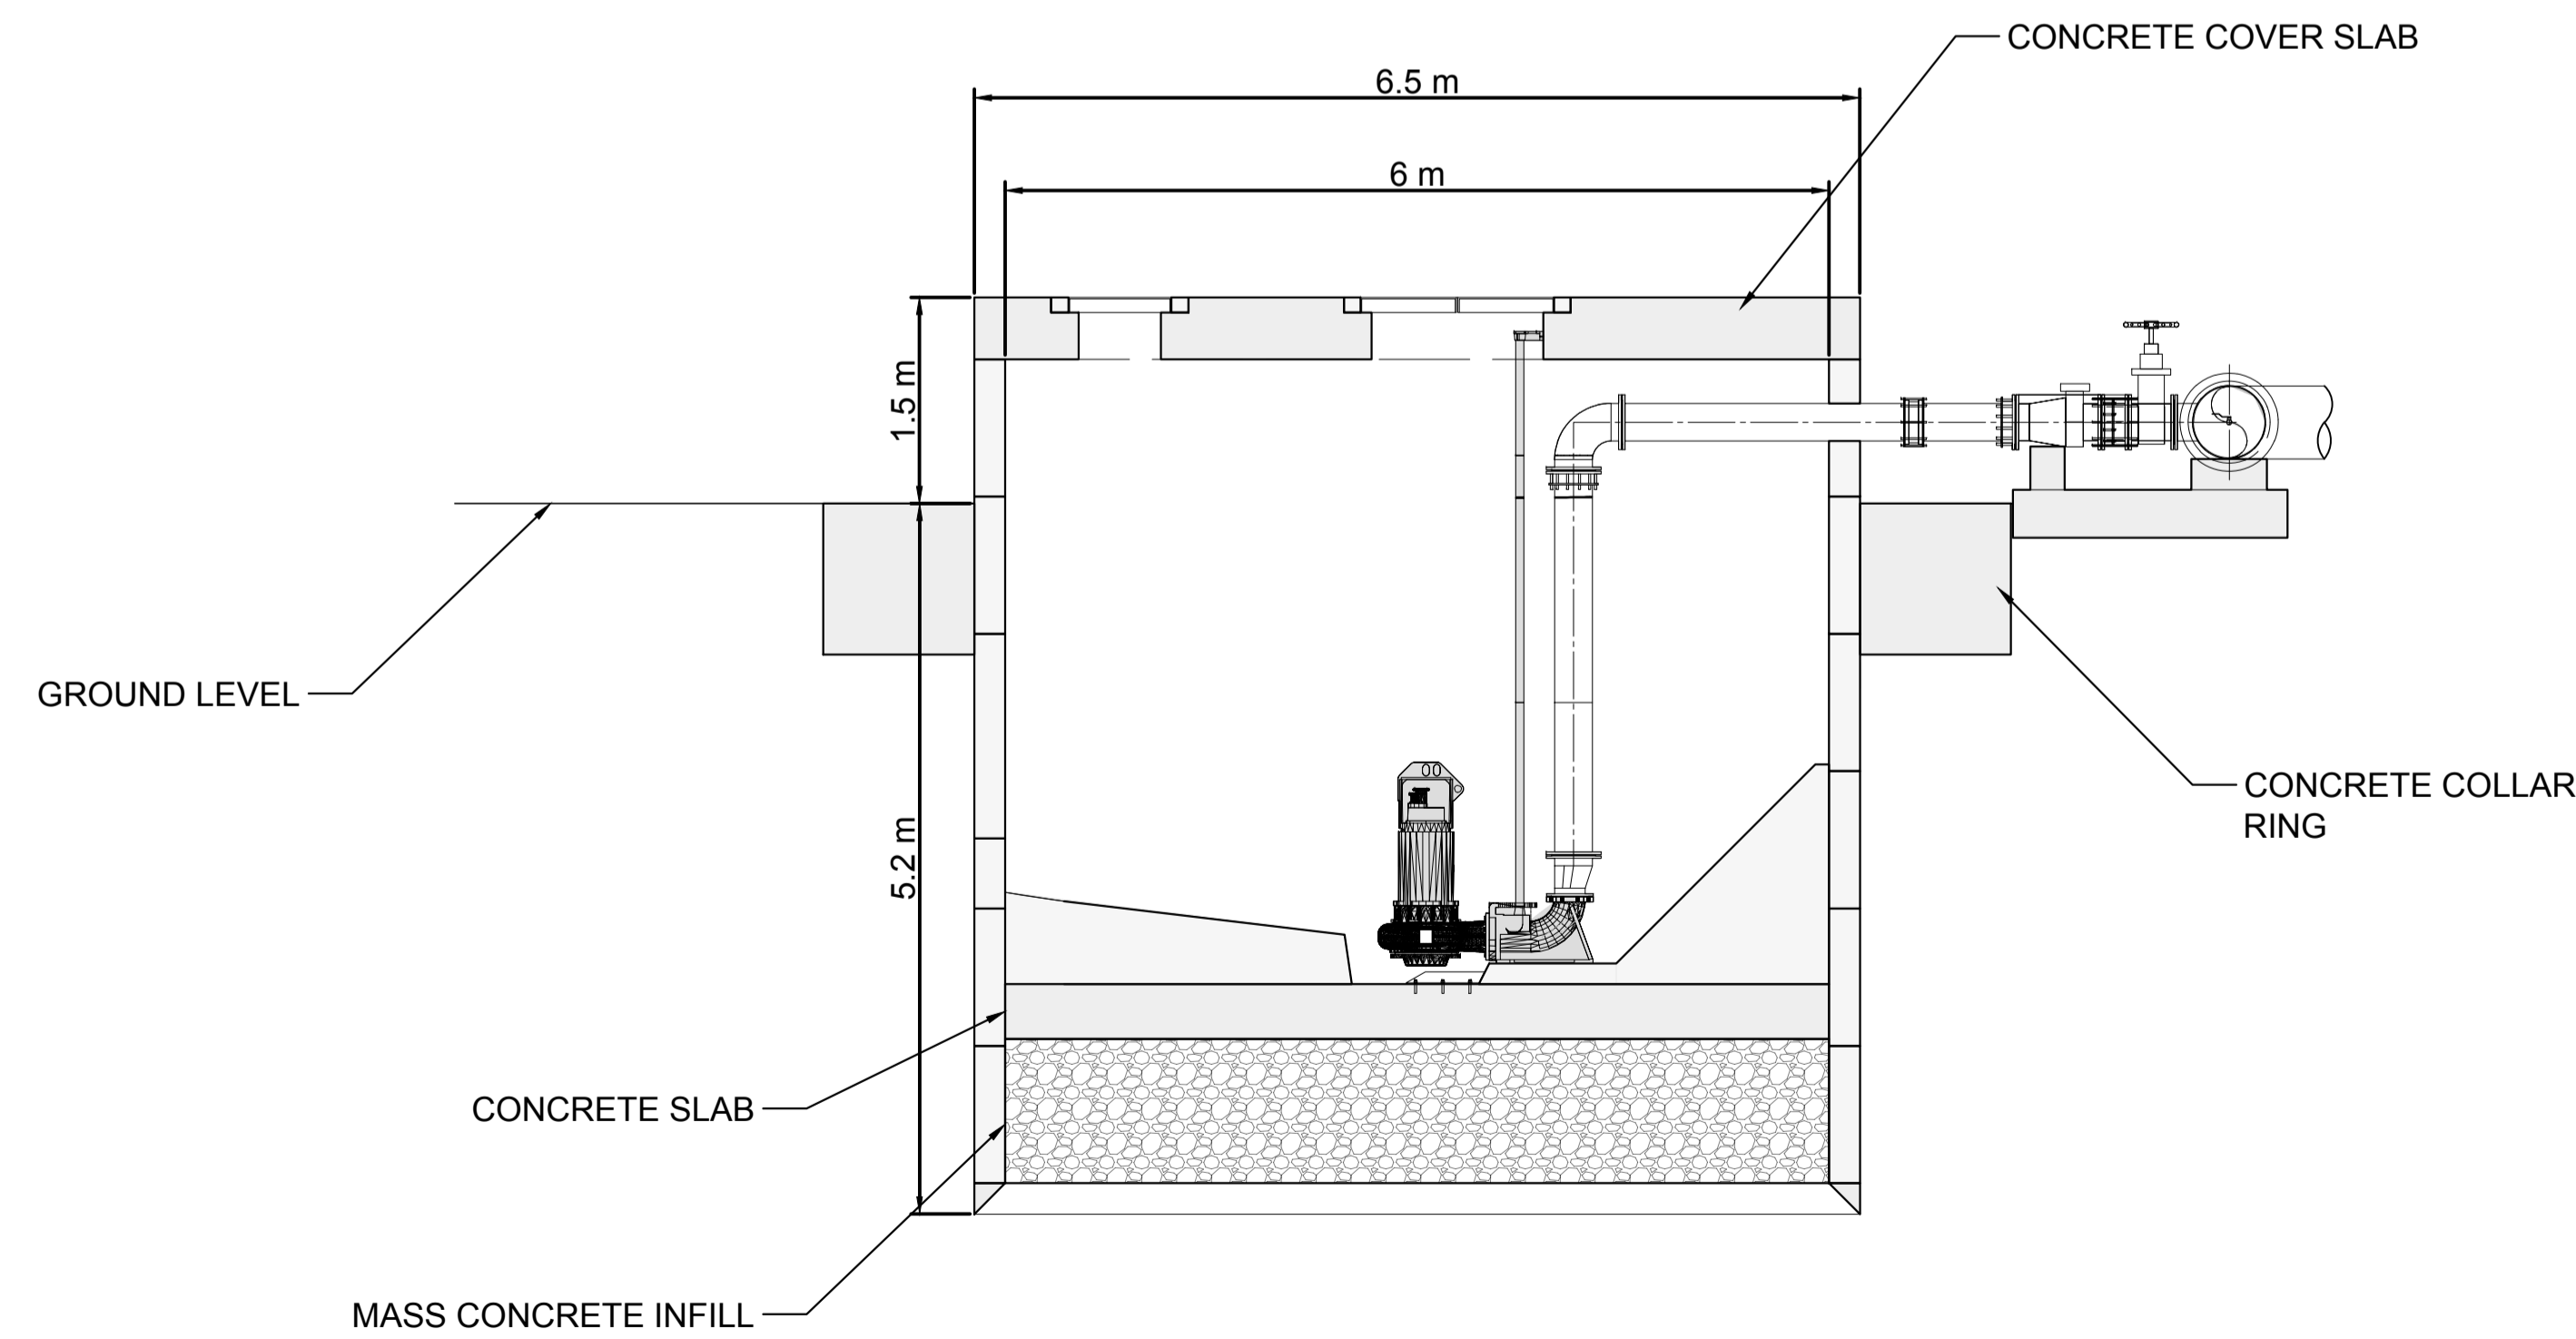

1 EXTRACTION PIT PLAN VIEW
SCALE: 1: 50 @ A1

2 EXTRACTION PIT ELEVATION
SCALE: 1: 50 @ A1

TO HEAT EXCHANGER BUILDING

PRELIMINARY
FOR
PLANNING

GENERAL
PLANNING ELEVATIONS

Low Carbon Farming - Five Fords
Wrexham

REV	DATE	DESCRIPTION	DWN	CHKD
01	08/06/20	PLANNING ELEVATIONS	RR	ER

LATTITUDE:
53.025°
LONGITUDE:
-2.941°
SCALE
AS SHOWN
ORIGINAL SIZE: ISO A1
DRAWING NO:
00165-20-307 Rev01