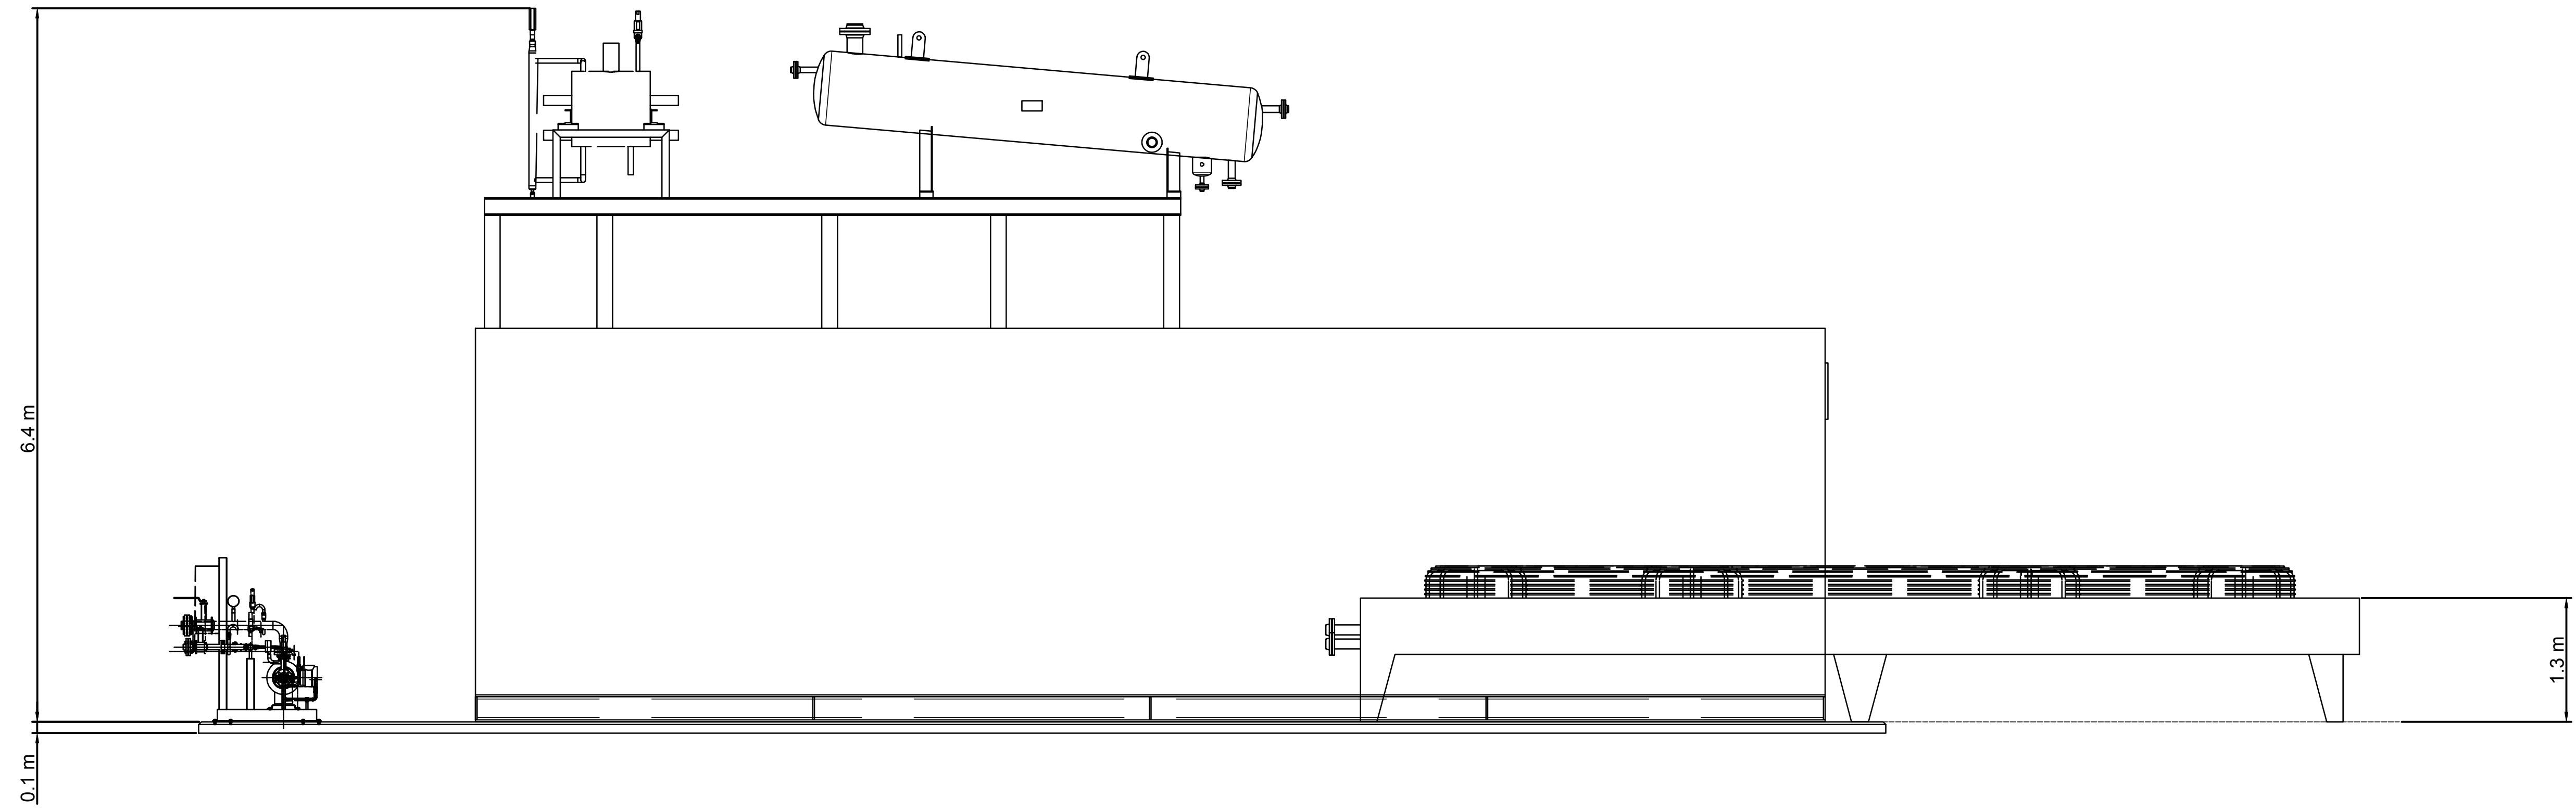

1 CO2 RECOVERY ELEVATION
SCALE: 1: 35 @ A1

PRELIMINARY
FOR
PLANNING

GENERAL
PLANNING ELEVATIONS

Low Carbon Farming - Five Fords
Wrexham

REV	DATE	DESCRIPTION	CHKD	
			DWN	ER
01	08/06/20	PLANNING ELEVATIONS	RR	ER

LATTITUDE:
53.025°
LONGITUDE:
-2.941°
SCALE
AS SHOWN
ORIGINAL SIZE: ISO A1

DRAWING NO:
00165-20-310 Rev01