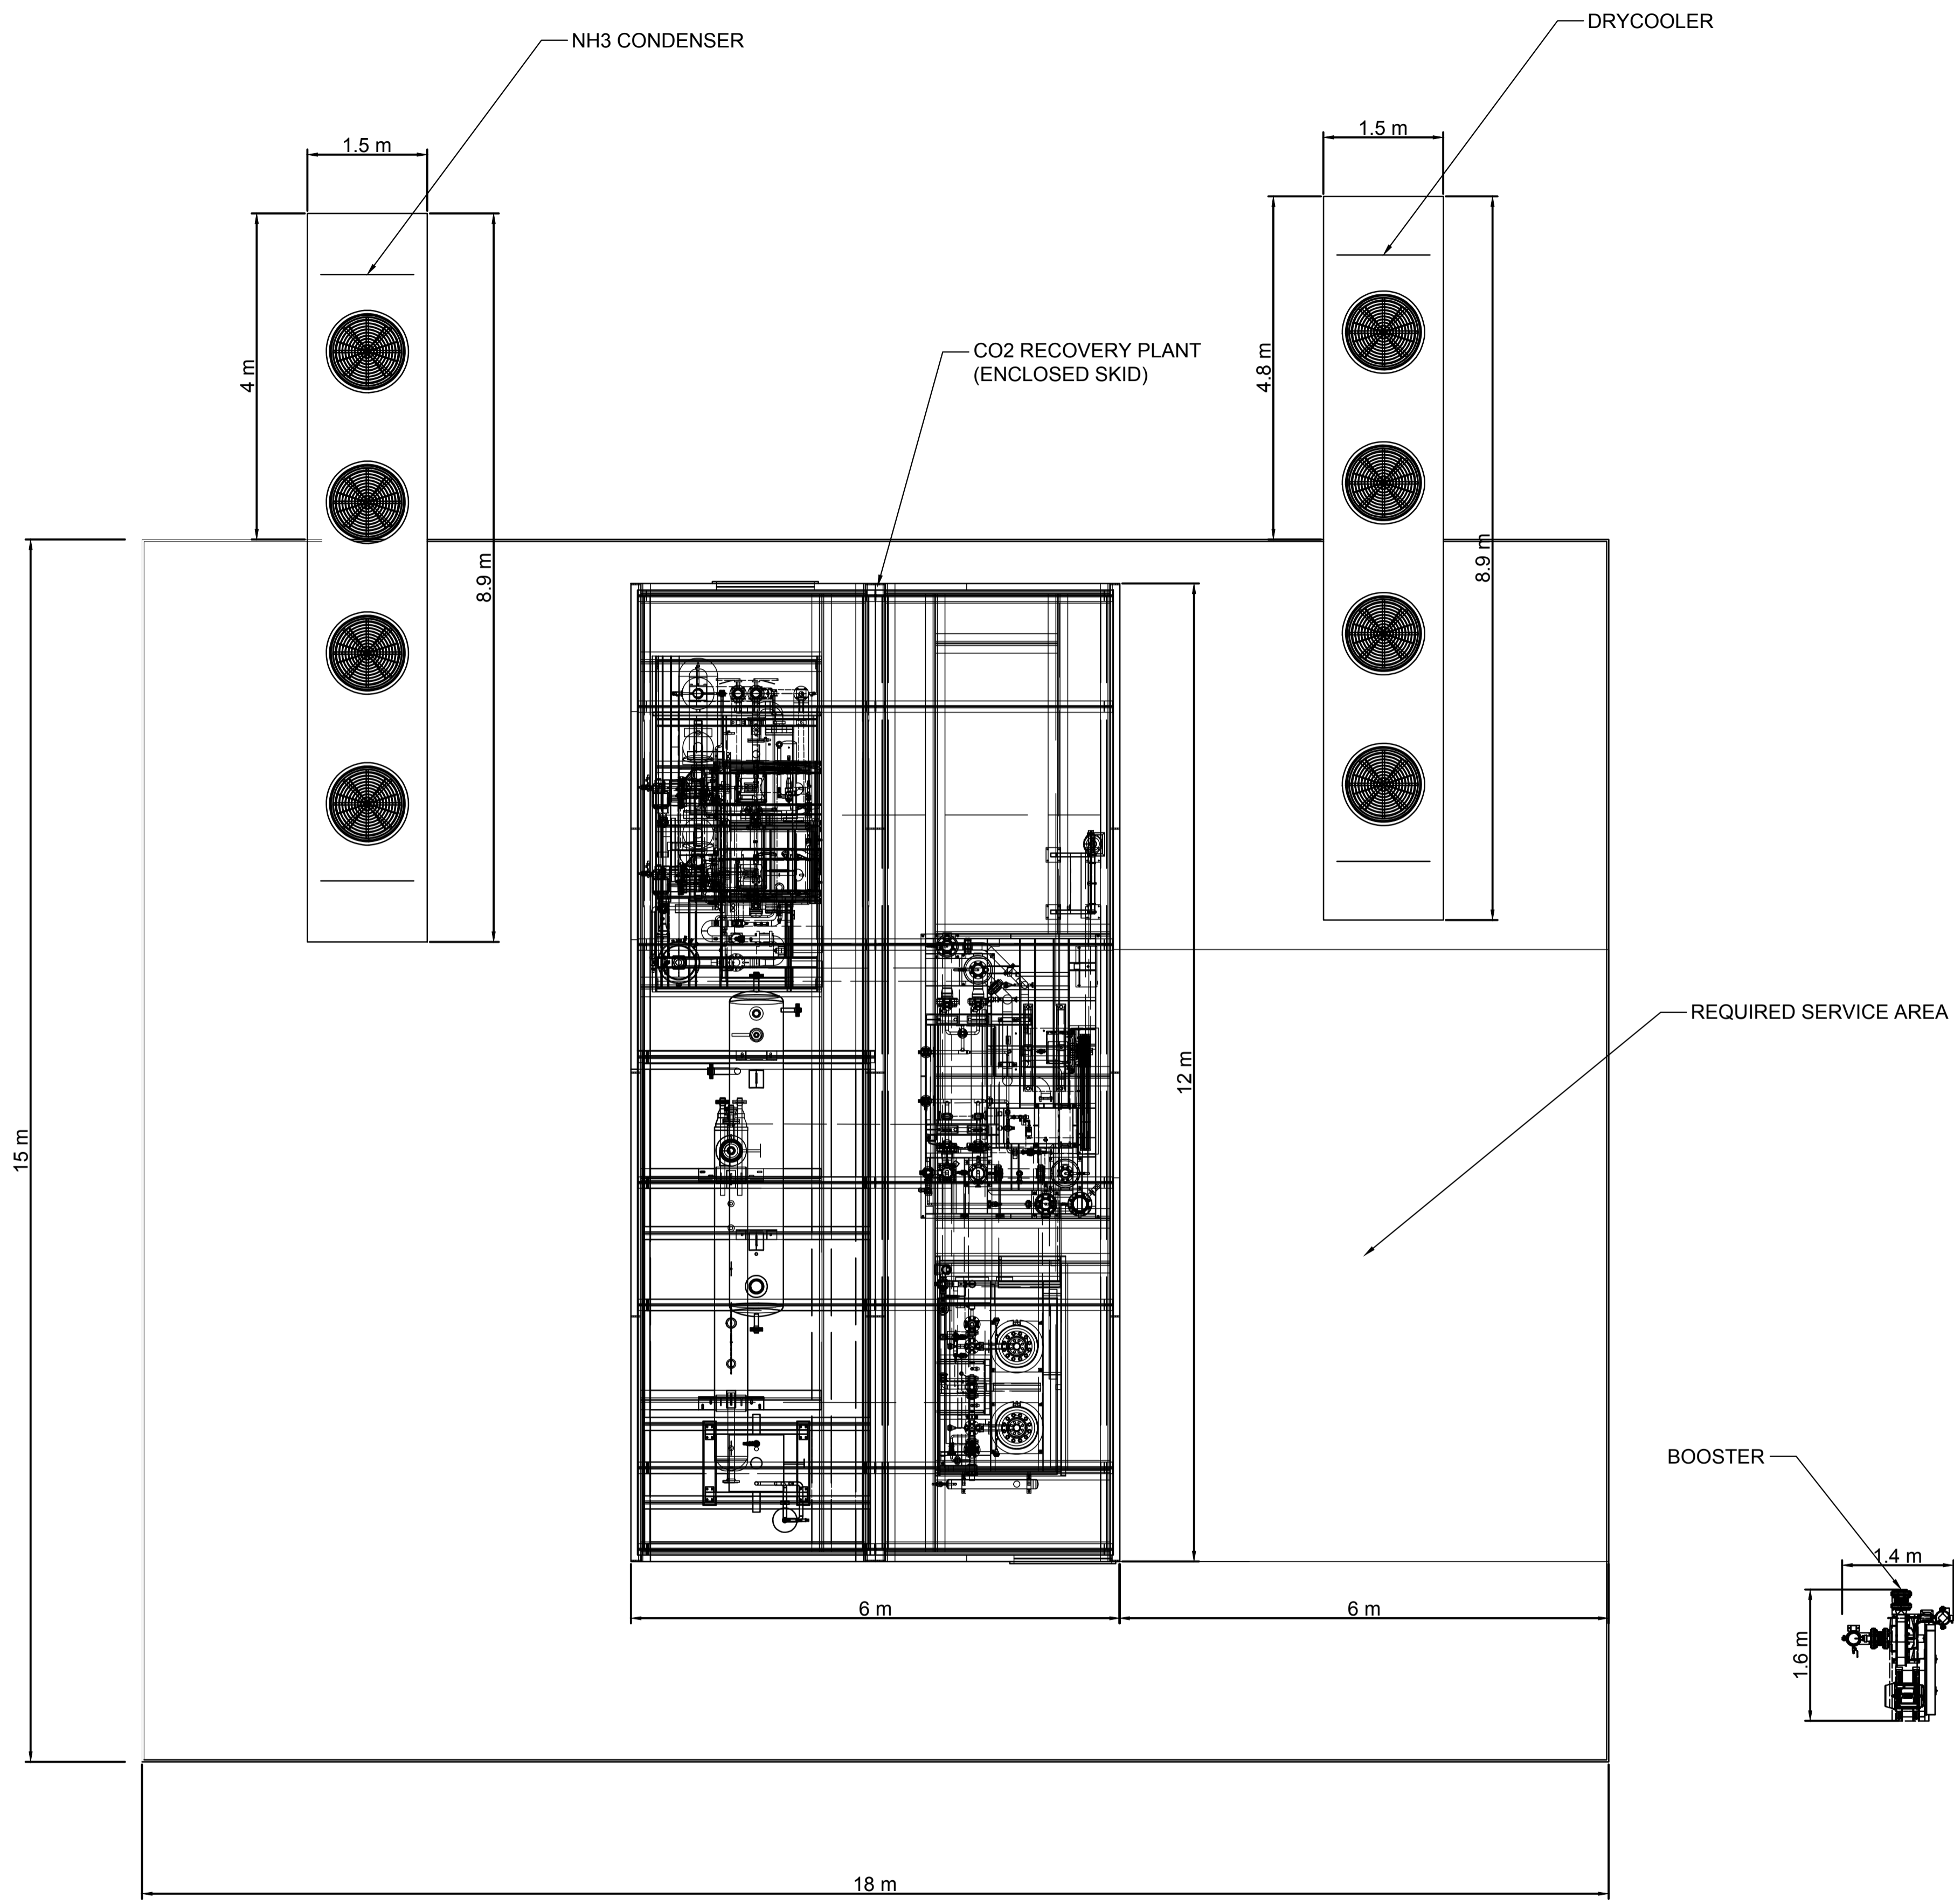

1 CO2 RECOVERY PLANT PLAN VIEW
SCALE: 1: 50 @ A1

PRELIMINARY
FOR
PLANNING

GENERAL
PLANNING ELEVATIONS

Low Carbon Farming - Five Fords
Wrexham

REV	DATE	DESCRIPTION	DWN	CHKD
01	08/06/20	PLANNING ELEVATIONS	RR	ER

LATTITUDE:
53.025°
LONGITUDE:
-2.941°
SCALE
AS SHOWN
ORIGINAL SIZE: ISO A1
DRAWING NO:
00165-20-309 Rev01